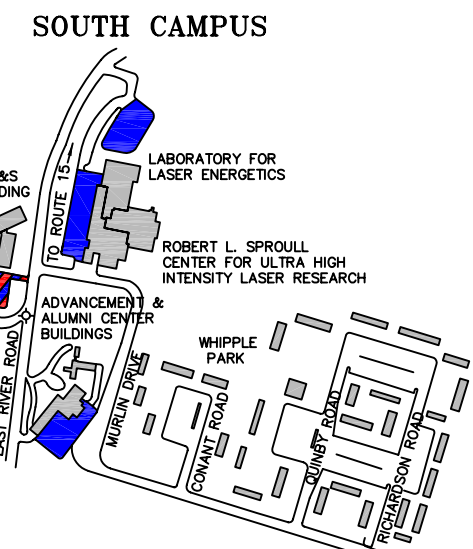

UNIVERSITY OF ROCHESTER PARKING AREAS

- RIVER CAMPUS STUDENT PARKING AREAS
- RIVER CAMPUS FACULTY/STAFF PARKING
- MEDICAL CENTER PARKING AREAS
- VISITOR PARKING AREAS
- IOLA PARKING AREAS
- RINK LOT AREAS
- RIVER VIEW APARTMENTS AREAS
- SCIENCE PARKWAY AREAS
- CVRI AREAS
- LOGANS PARTYHOUSE AREAS

04-08-08
KEVIN KEHOE
OFFICE OF THE UNIVERSITY ARCHITECT
MEDICAL CENTER PARKING PLAN
NOT TO SCALE (VISUAL USE ONLY)