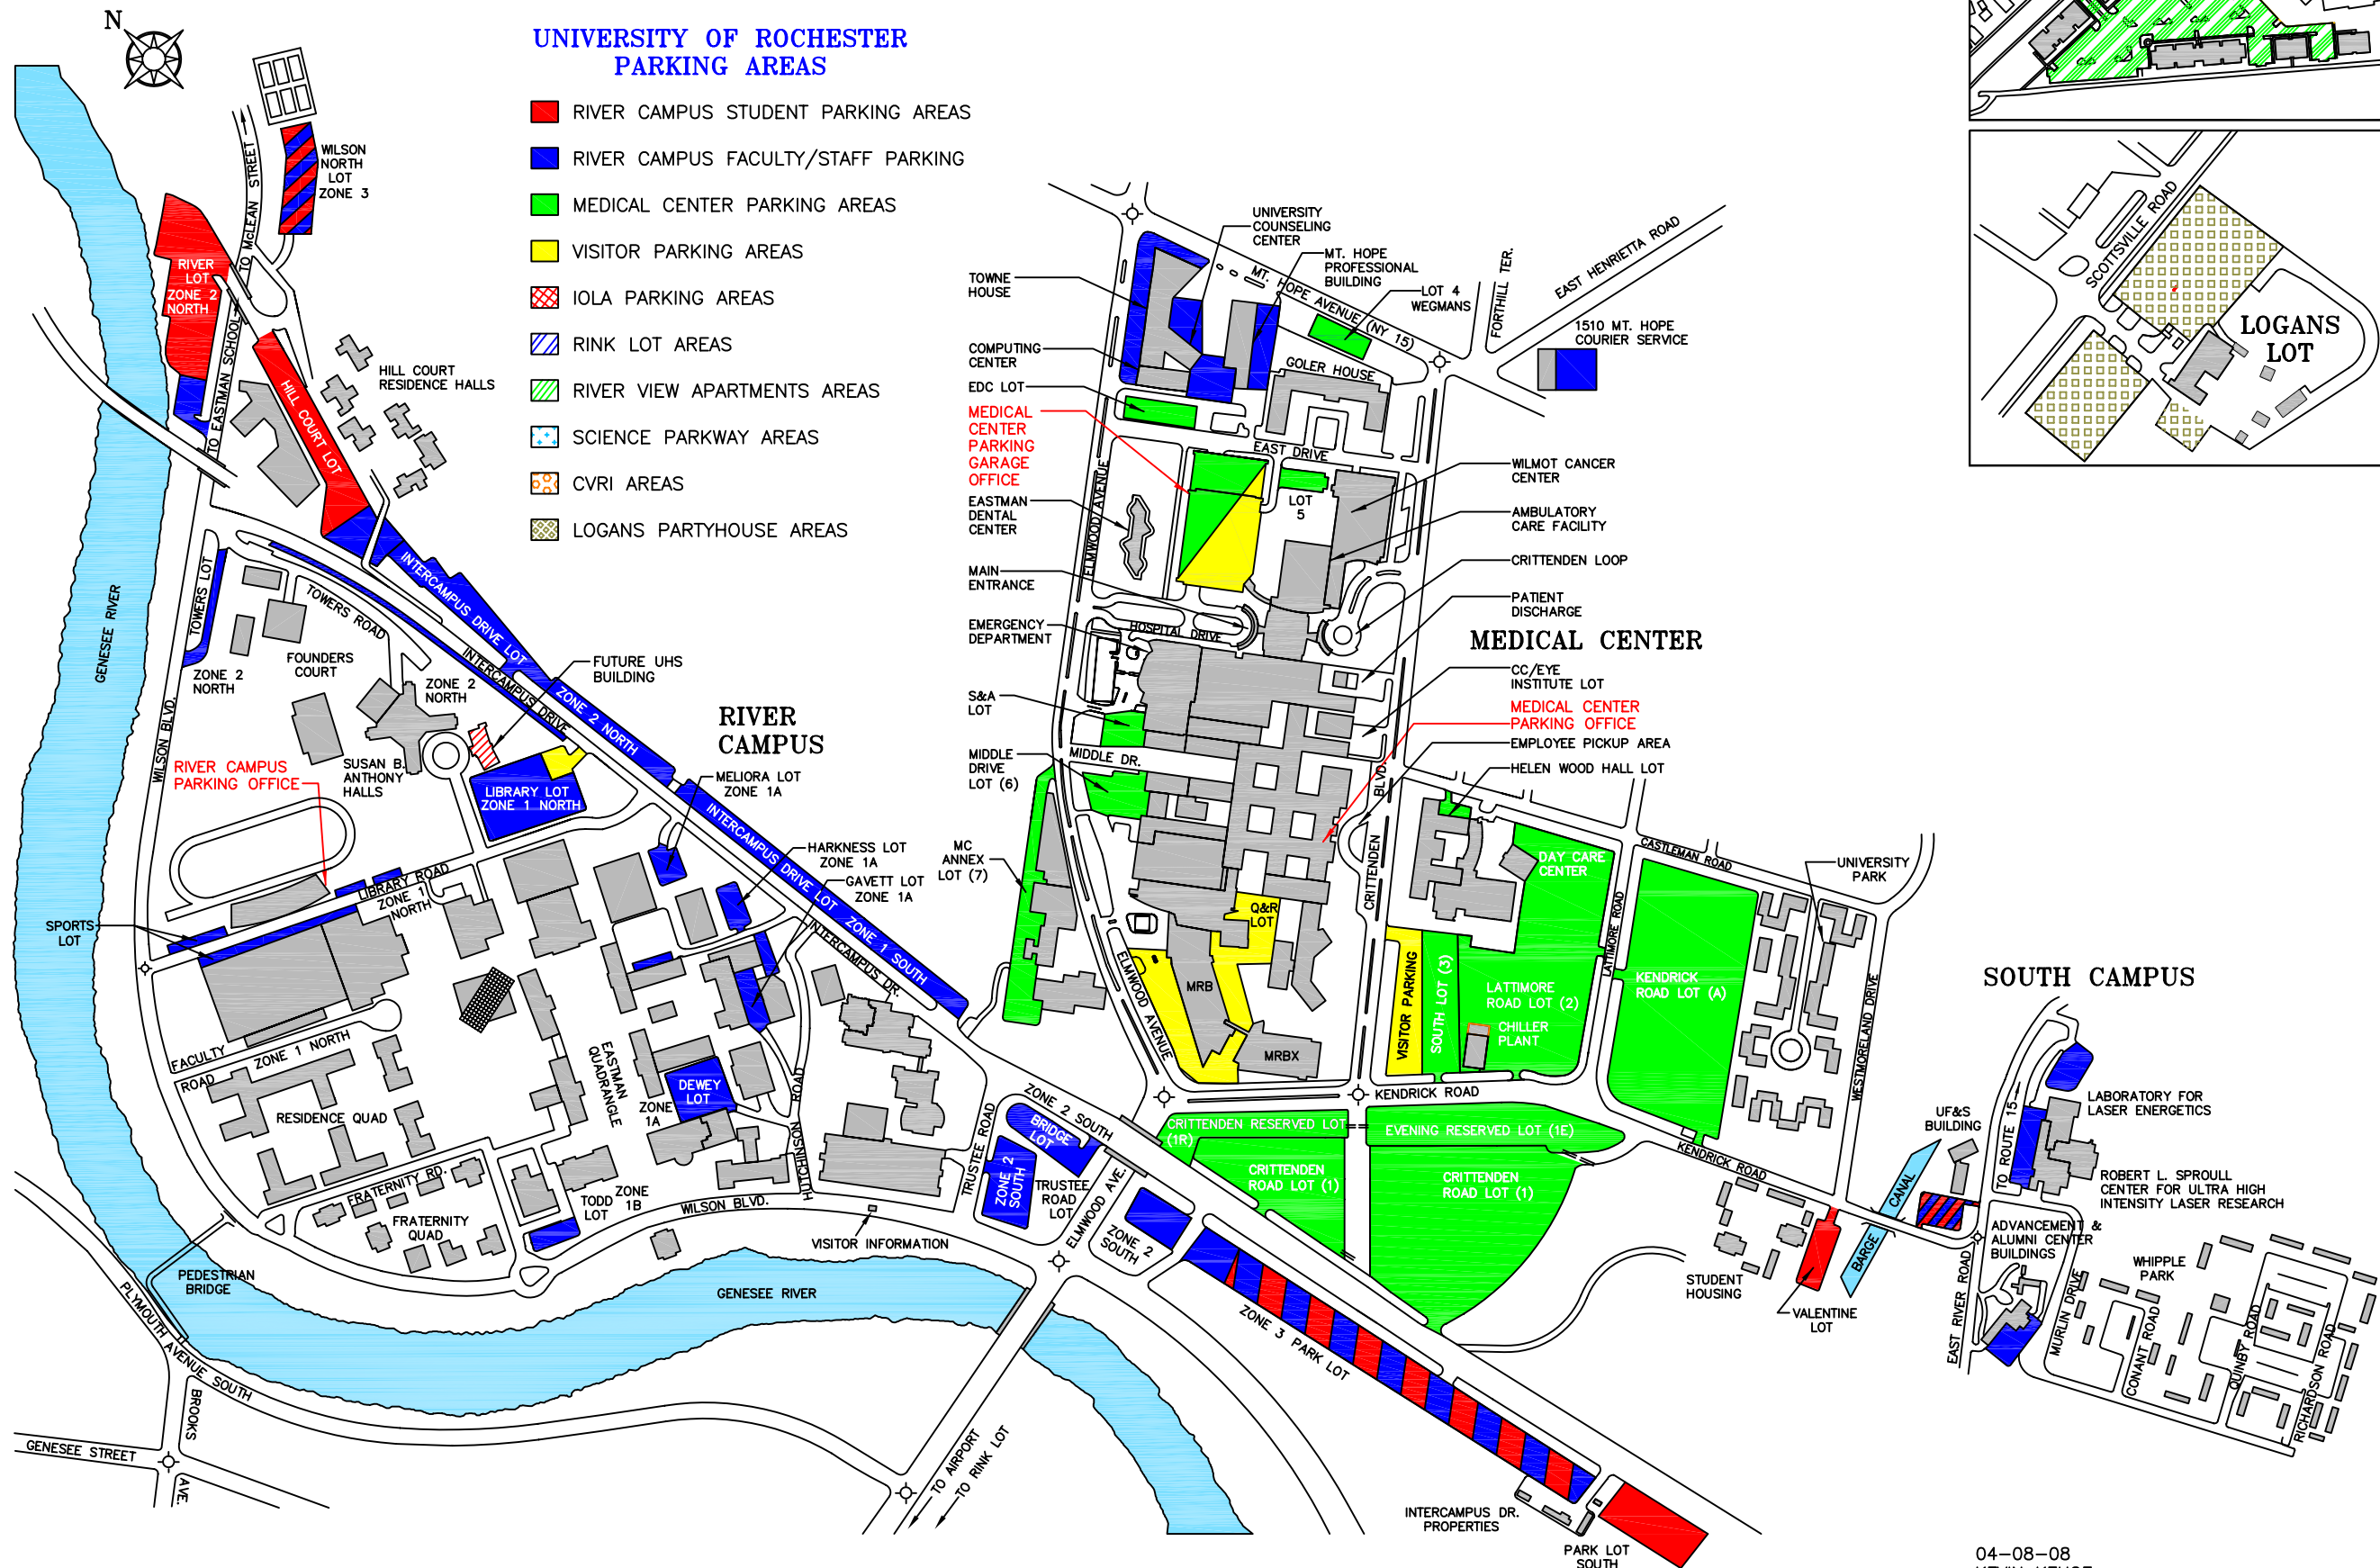

UNIVERSITY OF ROCHESTER PARKING AREAS

- RIVER CAMPUS STUDENT PARKING AREAS
- RIVER CAMPUS FACULTY/STAFF PARKING
- MEDICAL CENTER PARKING AREAS
- VISITOR PARKING AREAS
- IOLA PARKING AREAS
- RINK LOT AREAS
- RIVER VIEW APARTMENTS AREAS
- SCIENCE PARKWAY AREAS
- CVRI AREAS
- LOGANS PARTYHOUSE AREAS

04-08-08
KEVIN KEHOE
OFFICE OF THE UNIVERSITY ARCHITECT
MEDICAL CENTER PARKING PLAN
NOT TO SCALE (VISUAL USE ONLY)