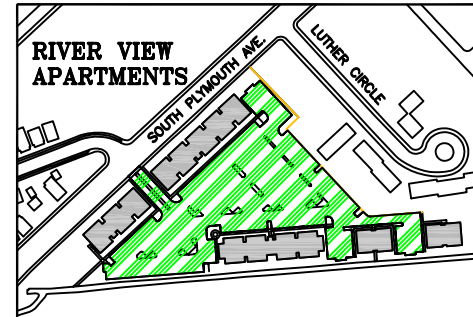

UNIVERSITY OF ROCHESTER PARKING AREAS

- RIVER CAMPUS STUDENT PARKING AREAS
- RIVER CAMPUS FACULTY/STAFF PARKING
- MEDICAL CENTER PARKING AREAS
- VISITOR PARKING AREAS
- IOLA PARKING AREAS
- RINK LOT AREAS
- RIVER VIEW APARTMENTS AREAS
- SCIENCE PARKWAY AREAS
- CVRI AREAS
- LOGANS PARTYHOUSE AREAS

04-08-08
KEVIN KEHOE
OFFICE OF THE UNIVERSITY ARCHITECT
MEDICAL CENTER PARKING PLAN
NOT TO SCALE (VISUAL USE ONLY)