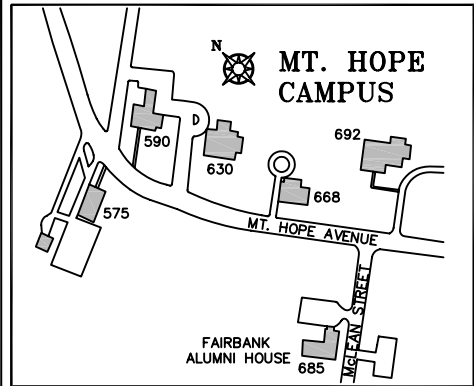

UNIVERSITY OF ROCHESTER PARKING AREAS

- RIVER CAMPUS STUDENT PARKING AREAS
- RIVER CAMPUS FACULTY/STAFF PARKING
- MEDICAL CENTER PARKING AREAS
- VISITOR PARKING AREAS
- IOLA PARKING AREAS
- RINK LOT AREAS
- RIVER VIEW APARTMENTS AREAS
- SCIENCE PARKWAY AREAS
- CVRI AREAS
- LOGANS PARTYHOUSE AREAS