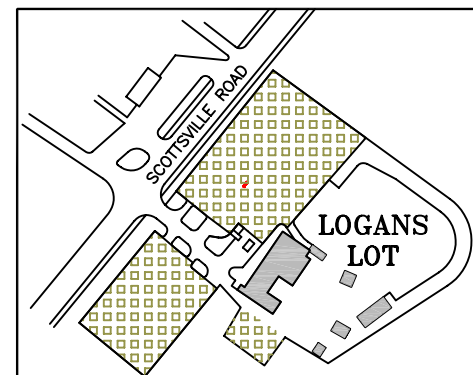

UNIVERSITY OF ROCHESTER PARKING AREAS

- RIVER CAMPUS STUDENT PARKING AREAS
- RIVER CAMPUS FACULTY/STAFF PARKING
- MEDICAL CENTER PARKING AREAS
- VISITOR PARKING AREAS
- IOLA PARKING AREAS
- RINK LOT AREAS
- RIVER VIEW APARTMENTS AREAS
- SCIENCE PARKWAY AREAS
- CVRI AREAS
- LOGANS PARTYHOUSE AREAS

04-08-08
KEVIN KEHOE
OFFICE OF THE UNIVERSITY ARCHITECT
MEDICAL CENTER PARKING PLAN
NOT TO SCALE (VISUAL USE ONLY)