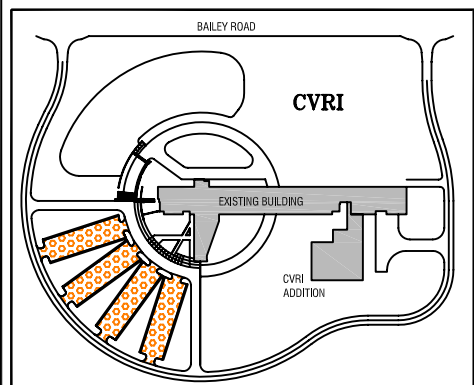

UNIVERSITY OF ROCHESTER PARKING AREAS

- RIVER CAMPUS STUDENT PARKING AREAS
- RIVER CAMPUS FACULTY/STAFF PARKING
- MEDICAL CENTER PARKING AREAS
- VISITOR PARKING AREAS
- IOLA PARKING AREAS
- RINK LOT AREAS
- RIVER VIEW APARTMENTS AREAS
- SCIENCE PARKWAY AREAS
- CVRI AREAS
- LOGANS PARTYHOUSE AREAS

04-08-08
KEVIN KEHOE
OFFICE OF THE UNIVERSITY ARCHITECT
MEDICAL CENTER PARKING PLAN
NOT TO SCALE (VISUAL USE ONLY)