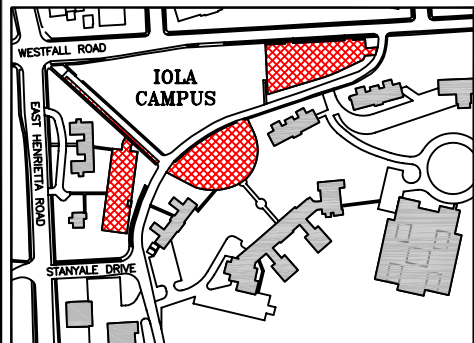

UNIVERSITY OF ROCHESTER PARKING AREAS

- RIVER CAMPUS STUDENT PARKING AREAS
- RIVER CAMPUS FACULTY/STAFF PARKING
- MEDICAL CENTER PARKING AREAS
- VISITOR PARKING AREAS
- IOLA PARKING AREAS
- RINK LOT AREAS
- RIVER VIEW APARTMENTS AREAS
- SCIENCE PARKWAY AREAS
- CVRI AREAS
- LOGANS PARTYHOUSE AREAS

04-08-08
KEVIN KEHOE
OFFICE OF THE UNIVERSITY ARCHITECT
MEDICAL CENTER PARKING PLAN
NOT TO SCALE (VISUAL USE ONLY)