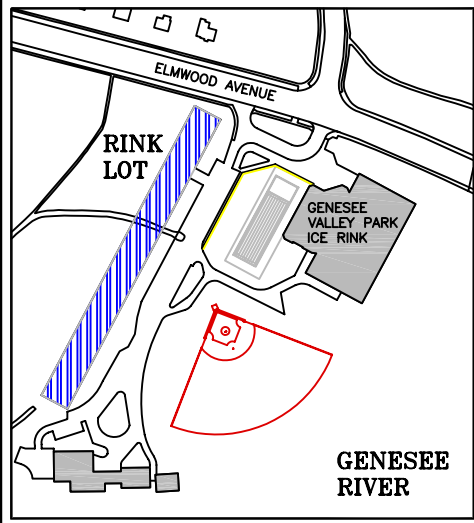

UNIVERSITY OF ROCHESTER PARKING AREAS

- RIVER CAMPUS STUDENT PARKING AREAS
- RIVER CAMPUS FACULTY/STAFF PARKING
- MEDICAL CENTER PARKING AREAS
- VISITOR PARKING AREAS
- IOLA PARKING AREAS
- RINK LOT AREAS
- RIVER VIEW APARTMENTS AREAS
- SCIENCE PARKWAY AREAS
- CVRI AREAS
- LOGANS PARTYHOUSE AREAS

04-08-08
KEVIN KEHOE
OFFICE OF THE UNIVERSITY ARCHITECT
MEDICAL CENTER PARKING PLAN
NOT TO SCALE (VISUAL USE ONLY)